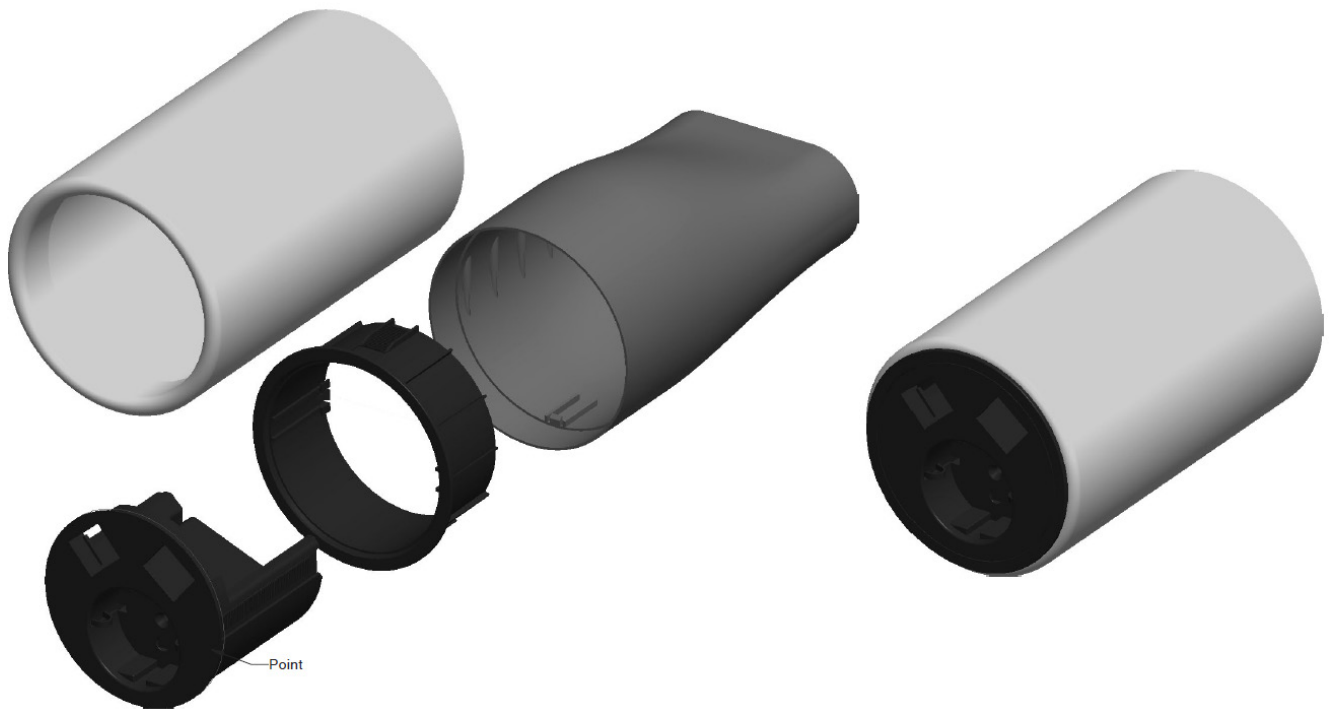

Dimensions

Further information

3D data (STP)*

Dimensions (PDF)*

NETBOX Point-Q

Product request

pCon.update

Overview

	Aluminium	Plastic	Number of modules	Power modules	Data modules	Gender changer	Cover lockable	USB-charger	Cat 7-capable	Power forwarding possible (1) u. (2)
NETBOX Axial Comfort	●		2 - 6	●	●	●	●	●	●	●⁽²⁾
NETBOX Combi II	●		4	●	●	●	●	●	●	●⁽¹⁾
NETBOX Entry	Steel		4 o. 6	●	●	●	●	●	●	
NETBOX MEB		●	2 - 4	●	●	●		●	●	●
NETBOX Spot		●	1	●	Spot Data	Spot Data		●		
NETBOX Style	●		2 - 6	●	●	●		●	●	●
NETBOX Turn Comfort	●		2 - 6	●	●		●	●	●	●⁽²⁾

1) Power forwarding is only possible if NO gender changer, USB, network or HDMI cables are fitted.

2) Power forwarding is only possible if NO gender changer, USB or HDMI cables are fitted.

A. & H. MEYER GmbH
Leuchten und Büroelektrik
Fermke 8
32694 Dörentrup
Germany

tel: +49 5265 9488-0
fax: +49 5265 9488-11
info@ah-meyer.de

*on request

Follow us: