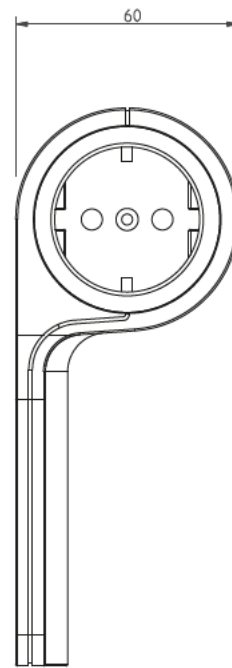

Colours

bk

Housing / Module

Mounting

Clamp / Free positioning

Material

Housing: Plastic

Module unit: Plastic

Application

 Hotel & Lounge

Suitable accessories

 USB cable

NETBOX JOIN

Dimensions

Further information

3D data (STP) *

Dimensions (PDF) *

NETBOX Join

Product request

pCon.update

Overview

Aluminium	●	Number of modules	●	Power modules	●
Plastic	●	2	●	Data modules	●
				Gender changer	

NETBOX Join

A. & H. MEYER GmbH
Leuchten und Büroelektrik
Fermke 8
32694 Dörentrup
Germany