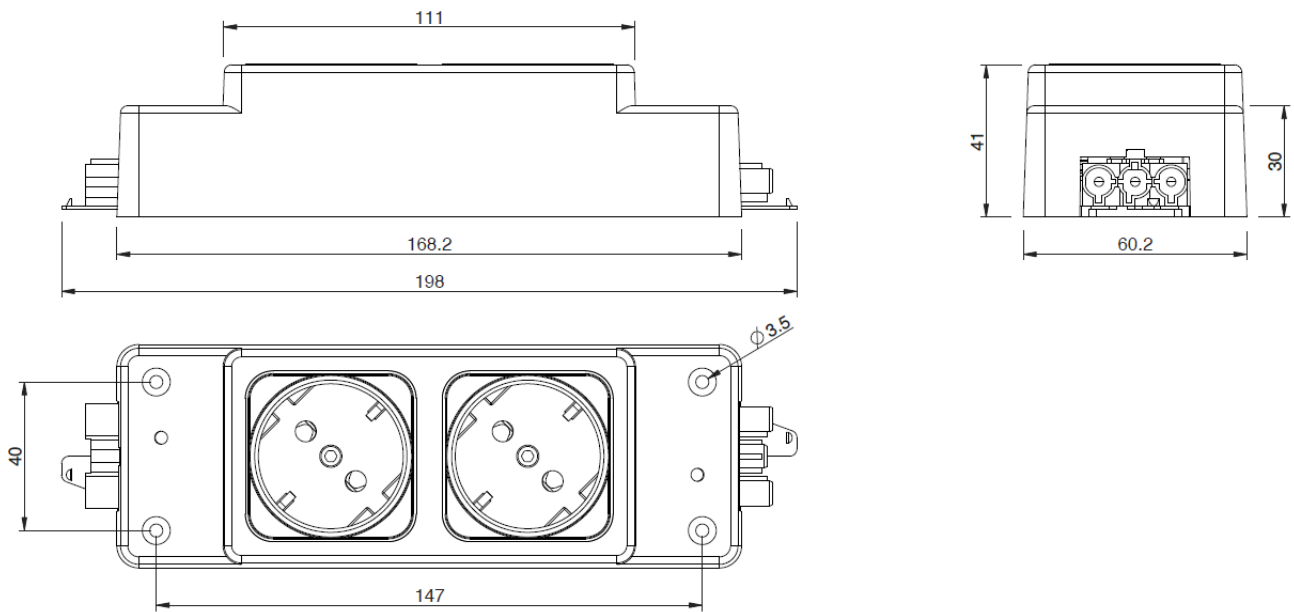

Because of the plug-in connection system, the sockets can be directly connected to each other.

The **NETBOX MK** is used in a wide variety of situations and can be easily and securely mounted on almost any surface using the four mounting holes.

-  Starter cable
-  Connection cable
-  Cable snake®
-  Holder for cable trays (MK/MSK)

Approvals | Certificates

All available
Videos

Dimensions

Further information

3D data (STP) *

Dimensions (PDF) *

NETBOX MK

Product request

pCon.update

Overview

	Aluminium	Plastic	Number of modules	Power modules	Data modules	Gender changer	USB-charger	Screw fastening	Cat 7-capable	Mounting in front panel possible	Removable Frame	Power forwarding possible (1) u. (2)
NETBOX M		●	2 - 5	●	●	●	●	●	●	●	●	● ⁽¹⁾
NETBOX MK		●	2, 3 o. 5	●	●	●	●	●	●	●	●	● ⁽¹⁾
NETBOX PB	●	●	1 - 35	●	●	●	●	●	●			●