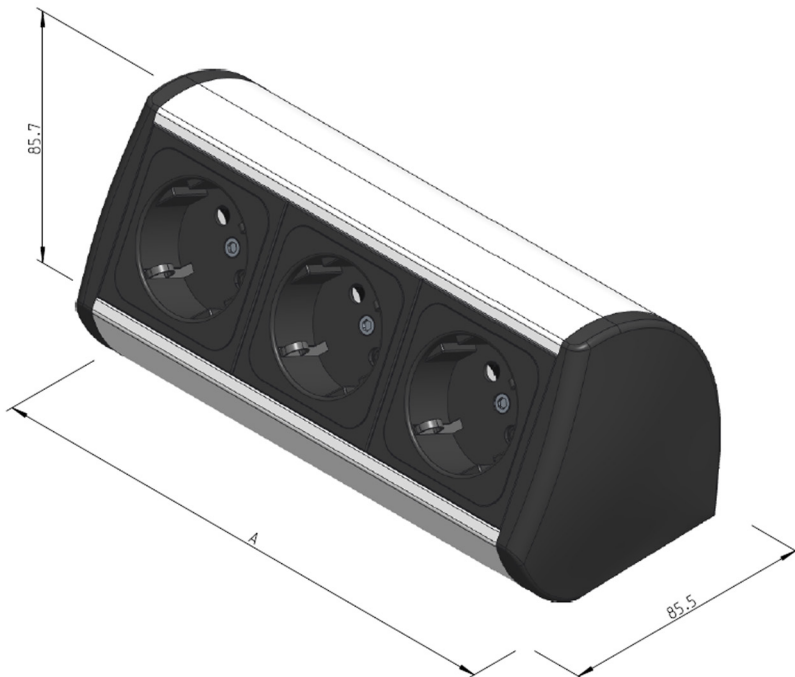

Dimensions

Art.No.	MZ 2...	MZ 3...	MZ 4...	MZ 5...	MZ 6...	MZ 7...	MZ 8...	MZ 9...	MZ A...	= Artikelnummer	Product code
M	2	3	4	5	6	7	8	9	10	= Anzahl der Module	Quantity of outlets modules
A	129	182	235	288	341	394	447	500	553	= Gesamtlänge der Box	Total length

Further information

3D data (STP) *

Dimensions (PDF) *

NETBOX Leaf+

Product request

pCon.update

Overview

	Aluminium	Plastic	Number of modules	Power and data	Cat 6-capable	Cat 7-capable	Gender changer	USB-charger	Adhesive fastening	Clamp fastening	Screw fastening	Overhead mounting
NETBOX Focus	●		2 - 6	●	●	●	●	●	●	●	●	●
NETBOX Juke		●	2	Power				●	●	●	●	●
NETBOX Leaf	●		2 - 6	●	●		●	●	●	●		
NETBOX Leaf+	●		2 - 6	●	●	●	●	●	●	●	●	●
NETBOX Point-T 60	Metal		1	●	●			●		●		
NETBOX Slim	●	●	2 - 6	●	●	●	●	●	●	●		
NETBOX Smart	●		2 - 6	●	●			●	●	●		

A. & H. MEYER GmbH
Leuchten und Büroelektrik
Fermke 8
32694 Dörentrup
Germany

tel: +49 5265 9488-0
fax: +49 5265 9488-11
info@ah-meyer.de

* on request

Follow us: