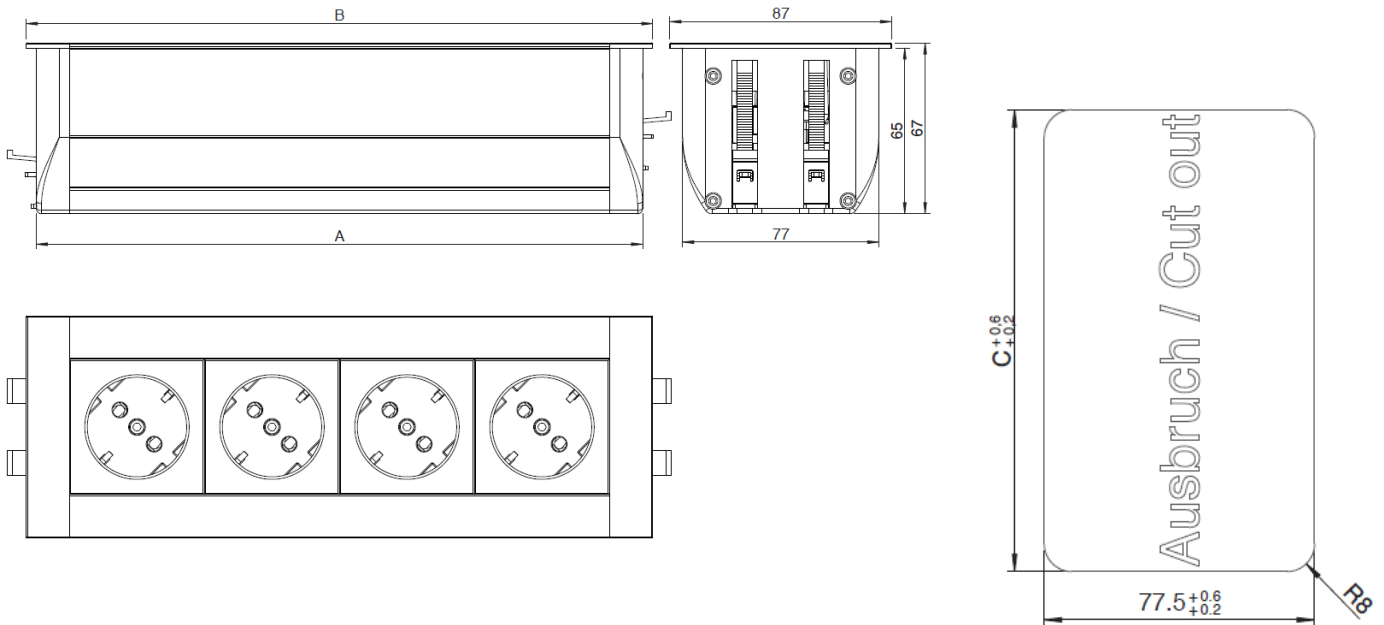

Suitable accessories

Starter cable

Connection cable

Cable snake®

Velcro fabric tube

All available
Videos

Dimensions

Art.No.	MS_2...	MS_3...	MS_4...	MS_5...	MS_6...	MS_7...	MS_8...	MS_9...	MS_A...	
M	2	3	4	5	6	7	8	9	10	= Product code
A	132	185	238	291	344	397	450	503	556	= Quantity of outlet modules
B	140	193	246	299	352	405	458	511	564	= Installation length
C	132.5	185.5	238.5	291.5	344.5	397.5	450.5	503.5	556.5	= Total length
										= Length of cut out

Further information

3D data (STP) *

Dimensions (PDF) *

NETBOX Style

Product request

pCon.update

Overview

	Aluminium	Plastic	Number of modules	Power modules	Data modules	Gender changer	Cover lockable	USB-charger	Cat 7-capable	Power forwarding possible (1) u. (2)
NETBOX Axial Comfort	●		2 - 6	●	●	●	●	●	●	● ⁽²⁾
NETBOX Combi II		●	4	●	●	●	●	●	●	● ⁽¹⁾
NETBOX Entry	Steel		4 o. 6	●	●	●	●	●	●	
NETBOX MEB		●	2 - 4	●	●	●		●	●	●
NETBOX Spot		●	1	●	Spot Data	Spot Data		●		
NETBOX Style	●		2 - 6	●	●	●		●	●	●
NETBOX Turn Comfort	●		2 - 6	●	●		●	●	●	● ⁽²⁾