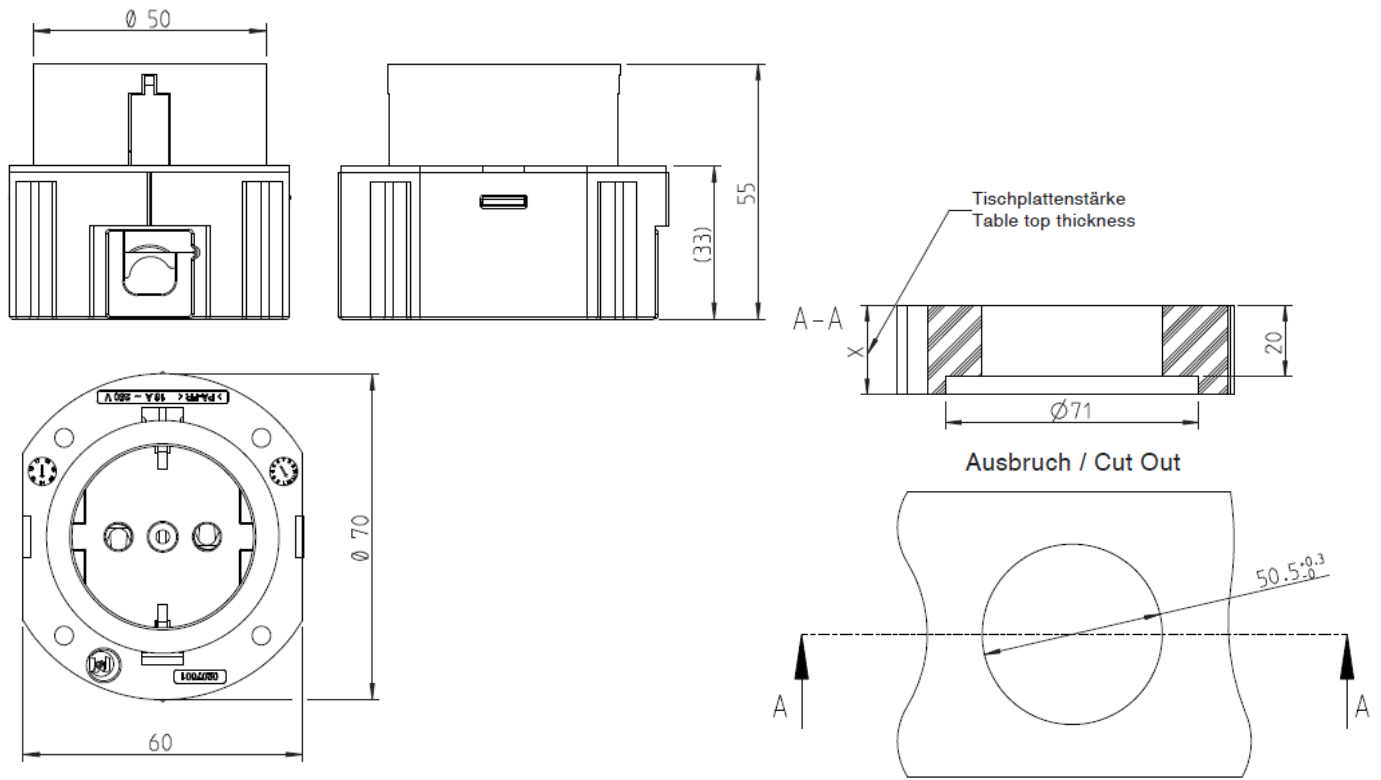

NETBOX Spot

Built-in Socket NETBOX Spot

The **NETBOX Spot**, our smallest socket series, provides a reliable power and data supply.

With a mounting diameter of only 50 mm and a minimalist design, **NETBOX Spot** adapts to all types of furniture and interior design styles.

Colours

bk wh

Mounting frame

Mounting

Screw

Panel thickness: 20 mm

Material

Module unit: Plastic

HDMI-cable

Network / Data

Approvals | Certificates

NETBOX SPOT

Dimensions

Further information

3D data (STP)*

Dimensions (PDF)*

NETBOX Spot

Product request

pCon.update

Overview

	Aluminium	Plastic	Number of modules	Power modules	Data modules	Gender changer	Cover lockable	USB-charger	Cat 7-capable	Power forwarding possible (1) u. (2)
NETBOX Axial Comfort	●		2 - 6	●	●	●	●	●	●	● ⁽²⁾
NETBOX Combi II		●	4	●	●	●	●	●	●	● ⁽¹⁾
NETBOX Entry	Steel		4 o. 6	●	●	●	●	●	●	
NETBOX MEB		●	2 - 4	●	●	●		●	●	●
NETBOX Spot		●	1	●	Spot Data	Spot Data		●		
NETBOX Style	●		2 - 6	●	●	●		●	●	●
NETBOX Turn Comfort	●		2 - 6	●	●		●	●	●	● ⁽²⁾