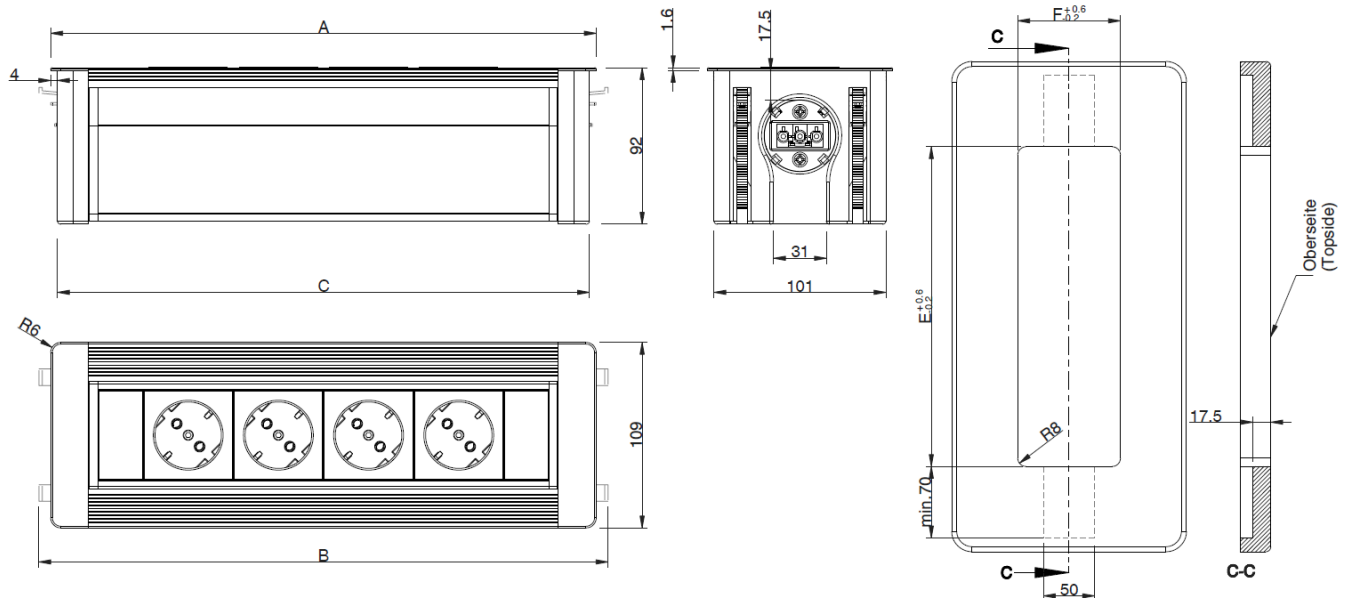

The **NETBOX Turn Comfort** is mainly used in offices and conference rooms. Several users can access the connections from opposite sides.

The **NETBOX Turn Comfort** can be integrated into the work surface from a panel thickness of 10 mm and is available in variable lengths.

Colours

Housing

Module unit

Mounting

Latching mechanism

Panel thickness: 10-70 mm

Material

Housing:
Aluminium / Plastic

Velcro fabric tube

Approvals | Certificates

All available
Videos

Dimensions

Art.No.	2J 3	2J 4	2J 5	2J 6	2J 7	2J 8	2J 9	2J A	2J B	
M	2	3	4	5	6	7	8	9	10	= Quantity of outlet modules
A	214.6	267.6	320.6	373.6	426.6	479.6	532.6	585.6	638.6	= Total length
B	228.5	281.5	334.5	387.5	440.5	493.5	546.5	599.5	652.5	= Total length with mount
C	206.6	259.6	312.6	365.6	418.6	471.6	524.6	577.6	630.6	= Installation length
E	207	260	313	366	419	472	525	578	631	= Length of cut out
F										= Width of cut out

Further information

3D data (STP) *

Dimensions (PDF) *

NETBOX Turn Comfort

Product request

pCon.update

Overview

	Aluminium	Plastic	Number of modules	Power modules	Data modules	Gender changer	Cover lockable	USB-charger	Cat 7-capable	Power forwarding possible (1) u. (2)
NETBOX Axial Comfort	●		2 - 6	●	●	●	●	●	●	●(2)
NETBOX Combi II		●	4	●	●	●	●	●	●	●(1)
NETBOX Entry	Steel		4 o. 6	●	●	●	●	●	●	
NETBOX MEB		●	2 - 4	●	●	●		●	●	●
NETBOX Spot		●	1	●	Spot Data	Spot Data		●		
NETBOX Style	●		2 - 6	●	●	●		●	●	●
NETBOX Turn Comfort	●		2 - 6	●	●		●	●	●	●(2)