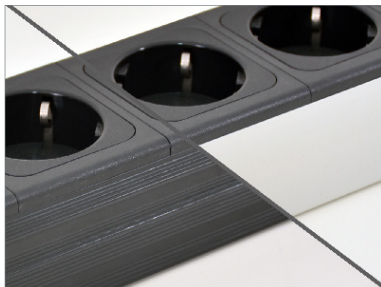

Colours

Housing / Module