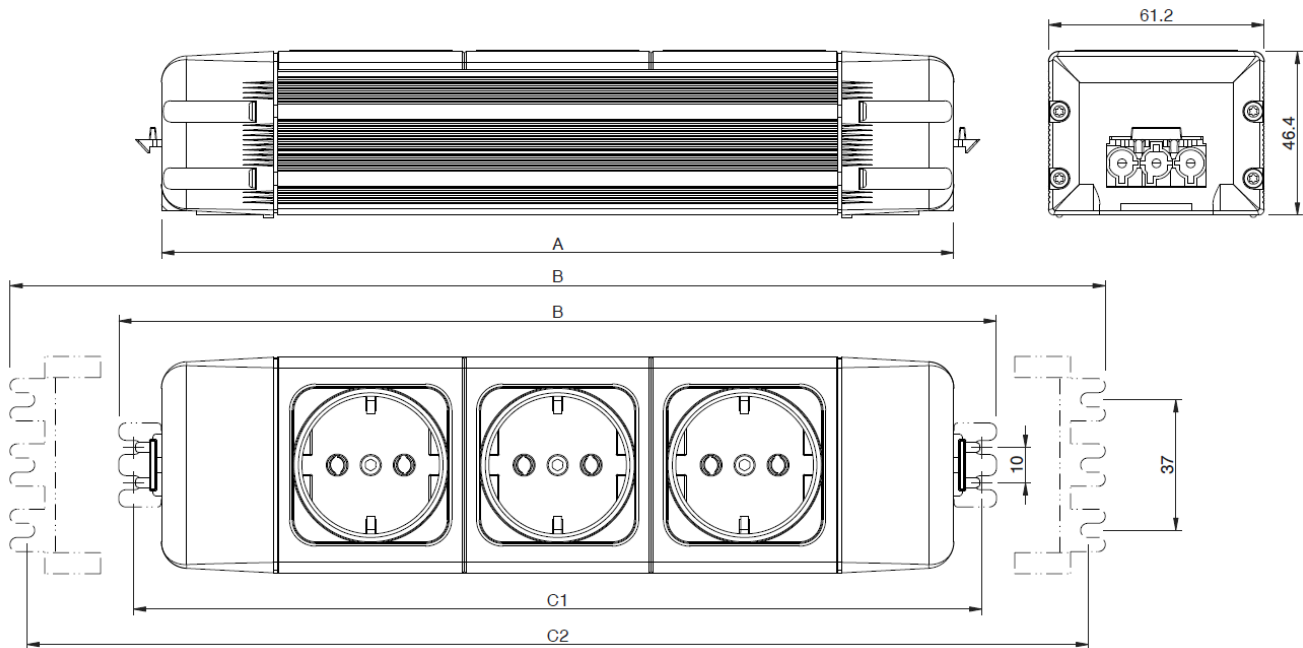

Colours

Housing / Module

Mounting

Screw

Material

Housing:
Aluminium o. Plastic

Module unit / End caps:
Aluminium o. Plastic

Application

- Office
- Conference

Suitable accessories

- Starter cable
- Connection cable
- Velcro fabric tube

Approvals | Certificates

All available
Videos

Dimensions

Art.No.	2P12	2P13	2P14	2P15	2P16	2P17	2P18	2P19	2P1A	
M	2	3	4	5	6	7	8	9	10	= Product code
A	172	225	278	331	384	437	490	543	596	= Quantity of outlet modules
B	198	251	304	357	410	463	516	569	622	= Total length
C1	189,5	242,5	295,5	348,5	401,5	454,5	507,5	560,5	613,5	= Total length with mount
C2	188	241	294	347	400	453	506	559	612	= Distance of fastening points

Further information

3D data (STP)*

Dimensions (PDF)*

NETBOX PB

Product request

pCon.update

Overview

	Aluminium	Plastic	Number of modules	Power modules	Data modules	Gender changer	USB-charger	Screw fastening	Cat 7-capable	Mounting in front panel possible	Removable Frame	Power forwarding possible (1) u. (2)
NETBOX M		●	2 - 5	●	●	●	●	●	●	●	●	● ⁽¹⁾
NETBOX MK		●	2, 3 o. 5	●	●	●	●	●	●	●	●	● ⁽¹⁾
NETBOX PB	●	●	1 - 35	●	●	●	●	●	●	●	●	●