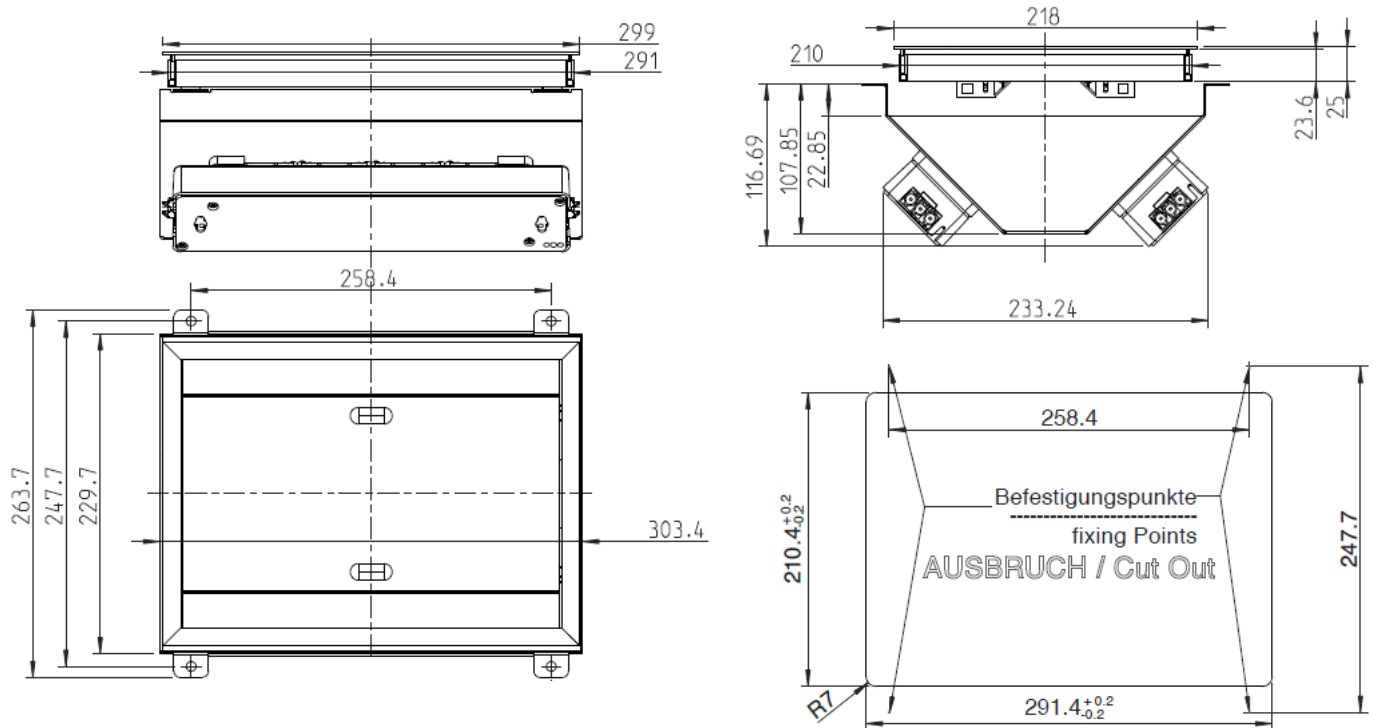

Panel thickness: min. 15 mm

Material

Cable outlet:
Aluminium

Module unit:
Steel / Plastic

Application

Office

Hotel & Lounge

Conference

Further information

3D data (STP) *

Dimensions (PDF) *

NETBOX Combi Duplex

Product request

pCon.update

Overview

	Aluminium	Plastic	Number of modules	Power modules	Data modules	Gender changer	Cover lockable	USB-charger	Cat 7-capable	Power forwarding possible (1) u. (2)
NETBOX Axial Comfort	●		2 - 6	●	●	●	●	●	●	● ⁽²⁾
NETBOX Combi II	●		4	●	●	●	●	●	●	● ⁽¹⁾
NETBOX Entry	Steel		4 o. 6	●	●	●	●	●	●	
NETBOX MEB		●	2 - 4	●	●	●		●	●	●
NETBOX Spot		●	1	●	Spot Data	Spot Data		●		
NETBOX Style	●		2 - 6	●	●	●		●	●	●
NETBOX Turn Comfort	●		2 - 6	●	●		●	●	●	● ⁽²⁾