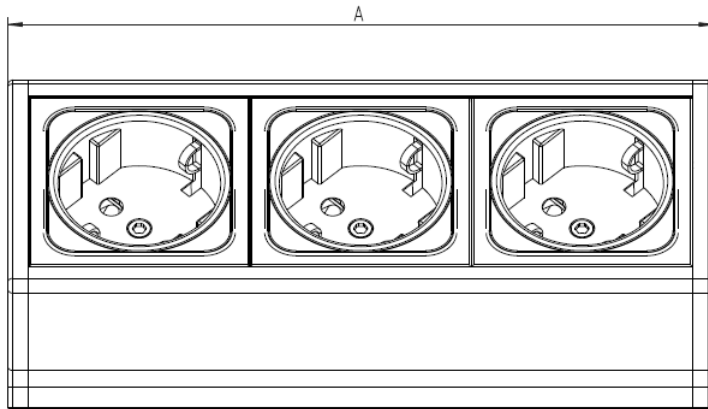

Dimensions

1:1