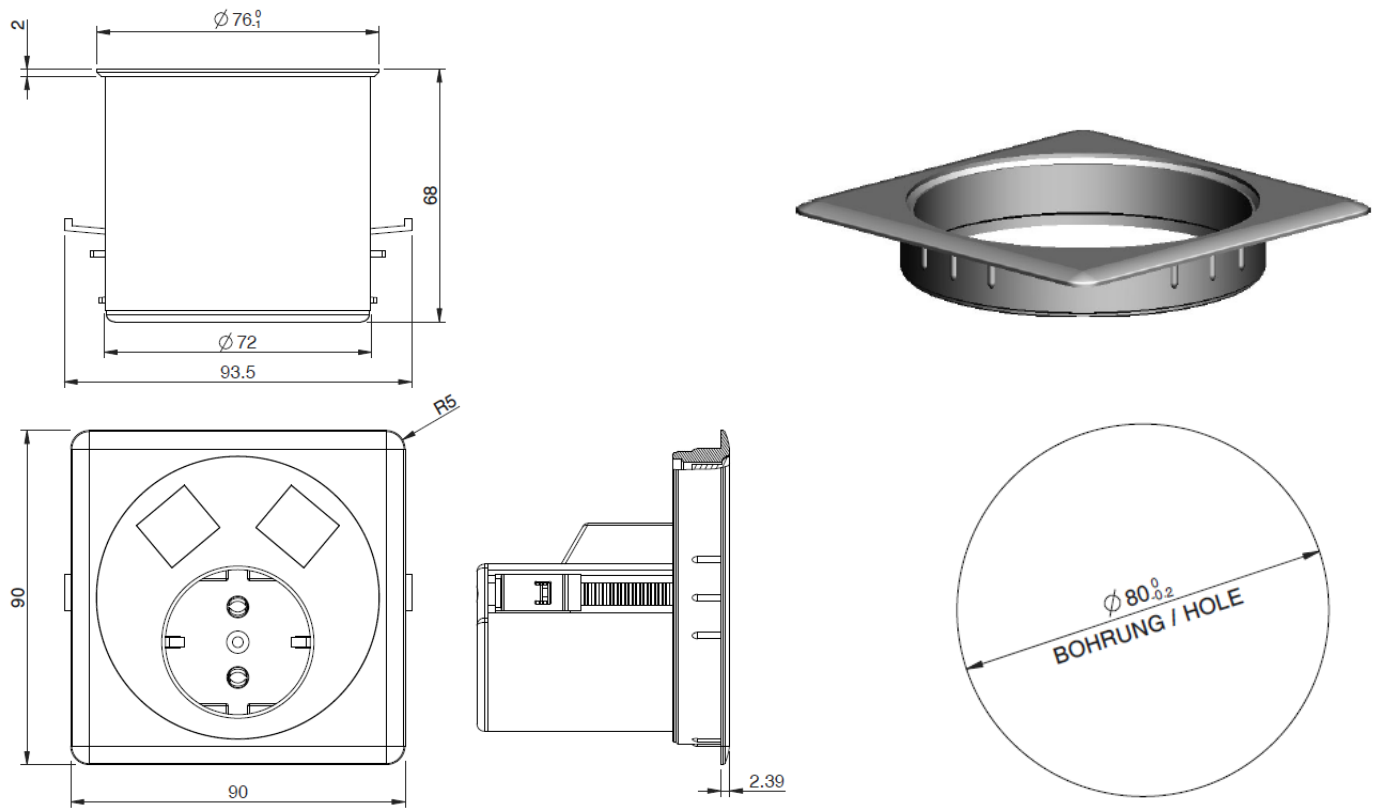

NETBOX Point

Built-in Socket NETBOX Point

For universal use in offices, libraries, hotels, airports, etc., the **NETBOX Point** efficiently secures power and data connections.

Thanks to its modular design, the **NETBOX Point** adapts to its environment and is ideal for use in an 80 mm cable bushing.

Material

Cable bushing:
Zinc die-cast

Module unit: Plastic

Application

Office

Hotel & Lounge

Conference

Approvals | Certificates

Suitable accessories

- + Cable snake®
- + Cable bushing
- + Network / Data
- + Point Shutter

All available
Videos

Dimensions

Further information

3D data (STP)*

Dimensions (PDF)*

NETBOX Point

Product request

pCon.update

Overview

	Aluminium	Plastic	Number of modules	Power modules	Data modules	Gender changer	Cover lockable	USB-charger	Cat 7-capable	Power forwarding possible (1) u. (2)
NETBOX Axial Comfort	●		2 - 6	●	●	●	●	●	●	● ⁽²⁾
NETBOX Combi II	●		4	●	●	●	●	●	●	● ⁽¹⁾
NETBOX Entry	Steel		4 o. 6	●	●	●	●	●	●	
NETBOX MEB		●	2 - 4	●	●	●		●	●	●
NETBOX Spot		●	1	●	Spot Data	Spot Data		●		
NETBOX Style	●		2 - 6	●	●	●		●	●	●
NETBOX Turn Comfort	●		2 - 6	●	●		●	●	●	● ⁽²⁾