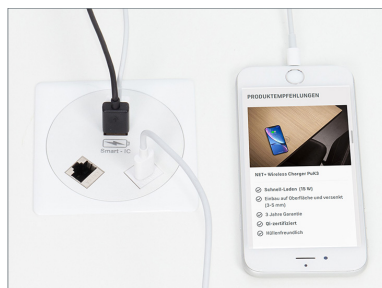

Colours

bk wh cm

Cable bushing

bk wh

Module unit