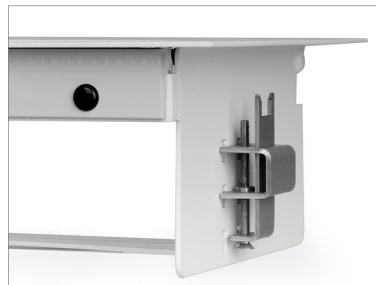

### Built-in Socket NETBOX Entry

This built-in unit is made of steel and is available in numerous colour finishes on request.

The internal power socket has a 'click-and-lock' mechanism and can be easily replaced as needs change.

### Colours

sil bk wh

Mounting frame

bk

Module unit

### Mounting

Clamp (mounting screws)

Panel thickness: 10-35 mm

### Material

Mounting frame: Steel

Module unit: Plastic