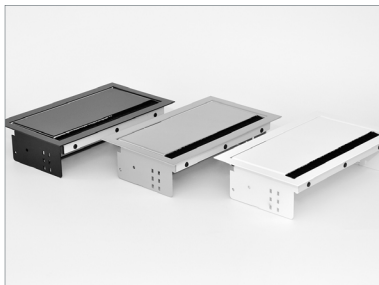

Colours

sil bk wh

Mounting frame

bk

Module unit