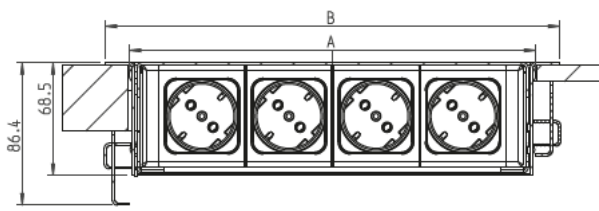

## Dimensions

Art.No.			= Product code
<b>M</b>	<b>4</b>	<b>6</b>	= Quantity of outlet modules
<b>A</b>	<b>247.6</b>	<b>353.6</b>	= Installation length
<b>B</b>	<b>277.0</b>	<b>383.0</b>	= Total length
<b>C</b>	<b>249.0</b>	<b>355.0</b>	= Length of cut out