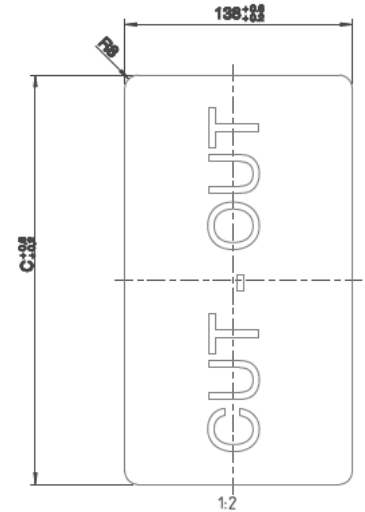

## Dimensions

Art.No.			= Product code
<b>M</b>	<b>4</b>	<b>6</b>	= Quantity of outlet modules
<b>A</b>	<b>247.6</b>	<b>353.6</b>	= Installation length
<b>B</b>	<b>277.0</b>	<b>383.0</b>	= Total length
<b>C</b>	<b>249.0</b>	<b>355.0</b>	= Length of cut out