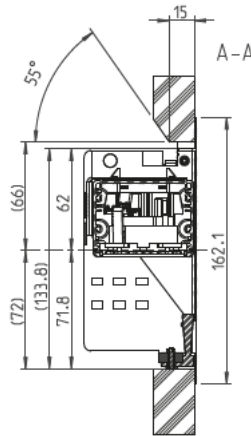

### Mounting

Clamp (mounting screws)

Panel thickness: 10-35 mm

## Dimensions

Art.No.			= Product code
<b>M</b>	<b>4</b>	<b>6</b>	= Quantity of outlet modules
<b>A</b>	<b>247.6</b>	<b>353.6</b>	= Installation length
<b>B</b>	<b>277.0</b>	<b>383.0</b>	= Total length
<b>C</b>	<b>249.0</b>	<b>355.0</b>	= Length of cut out